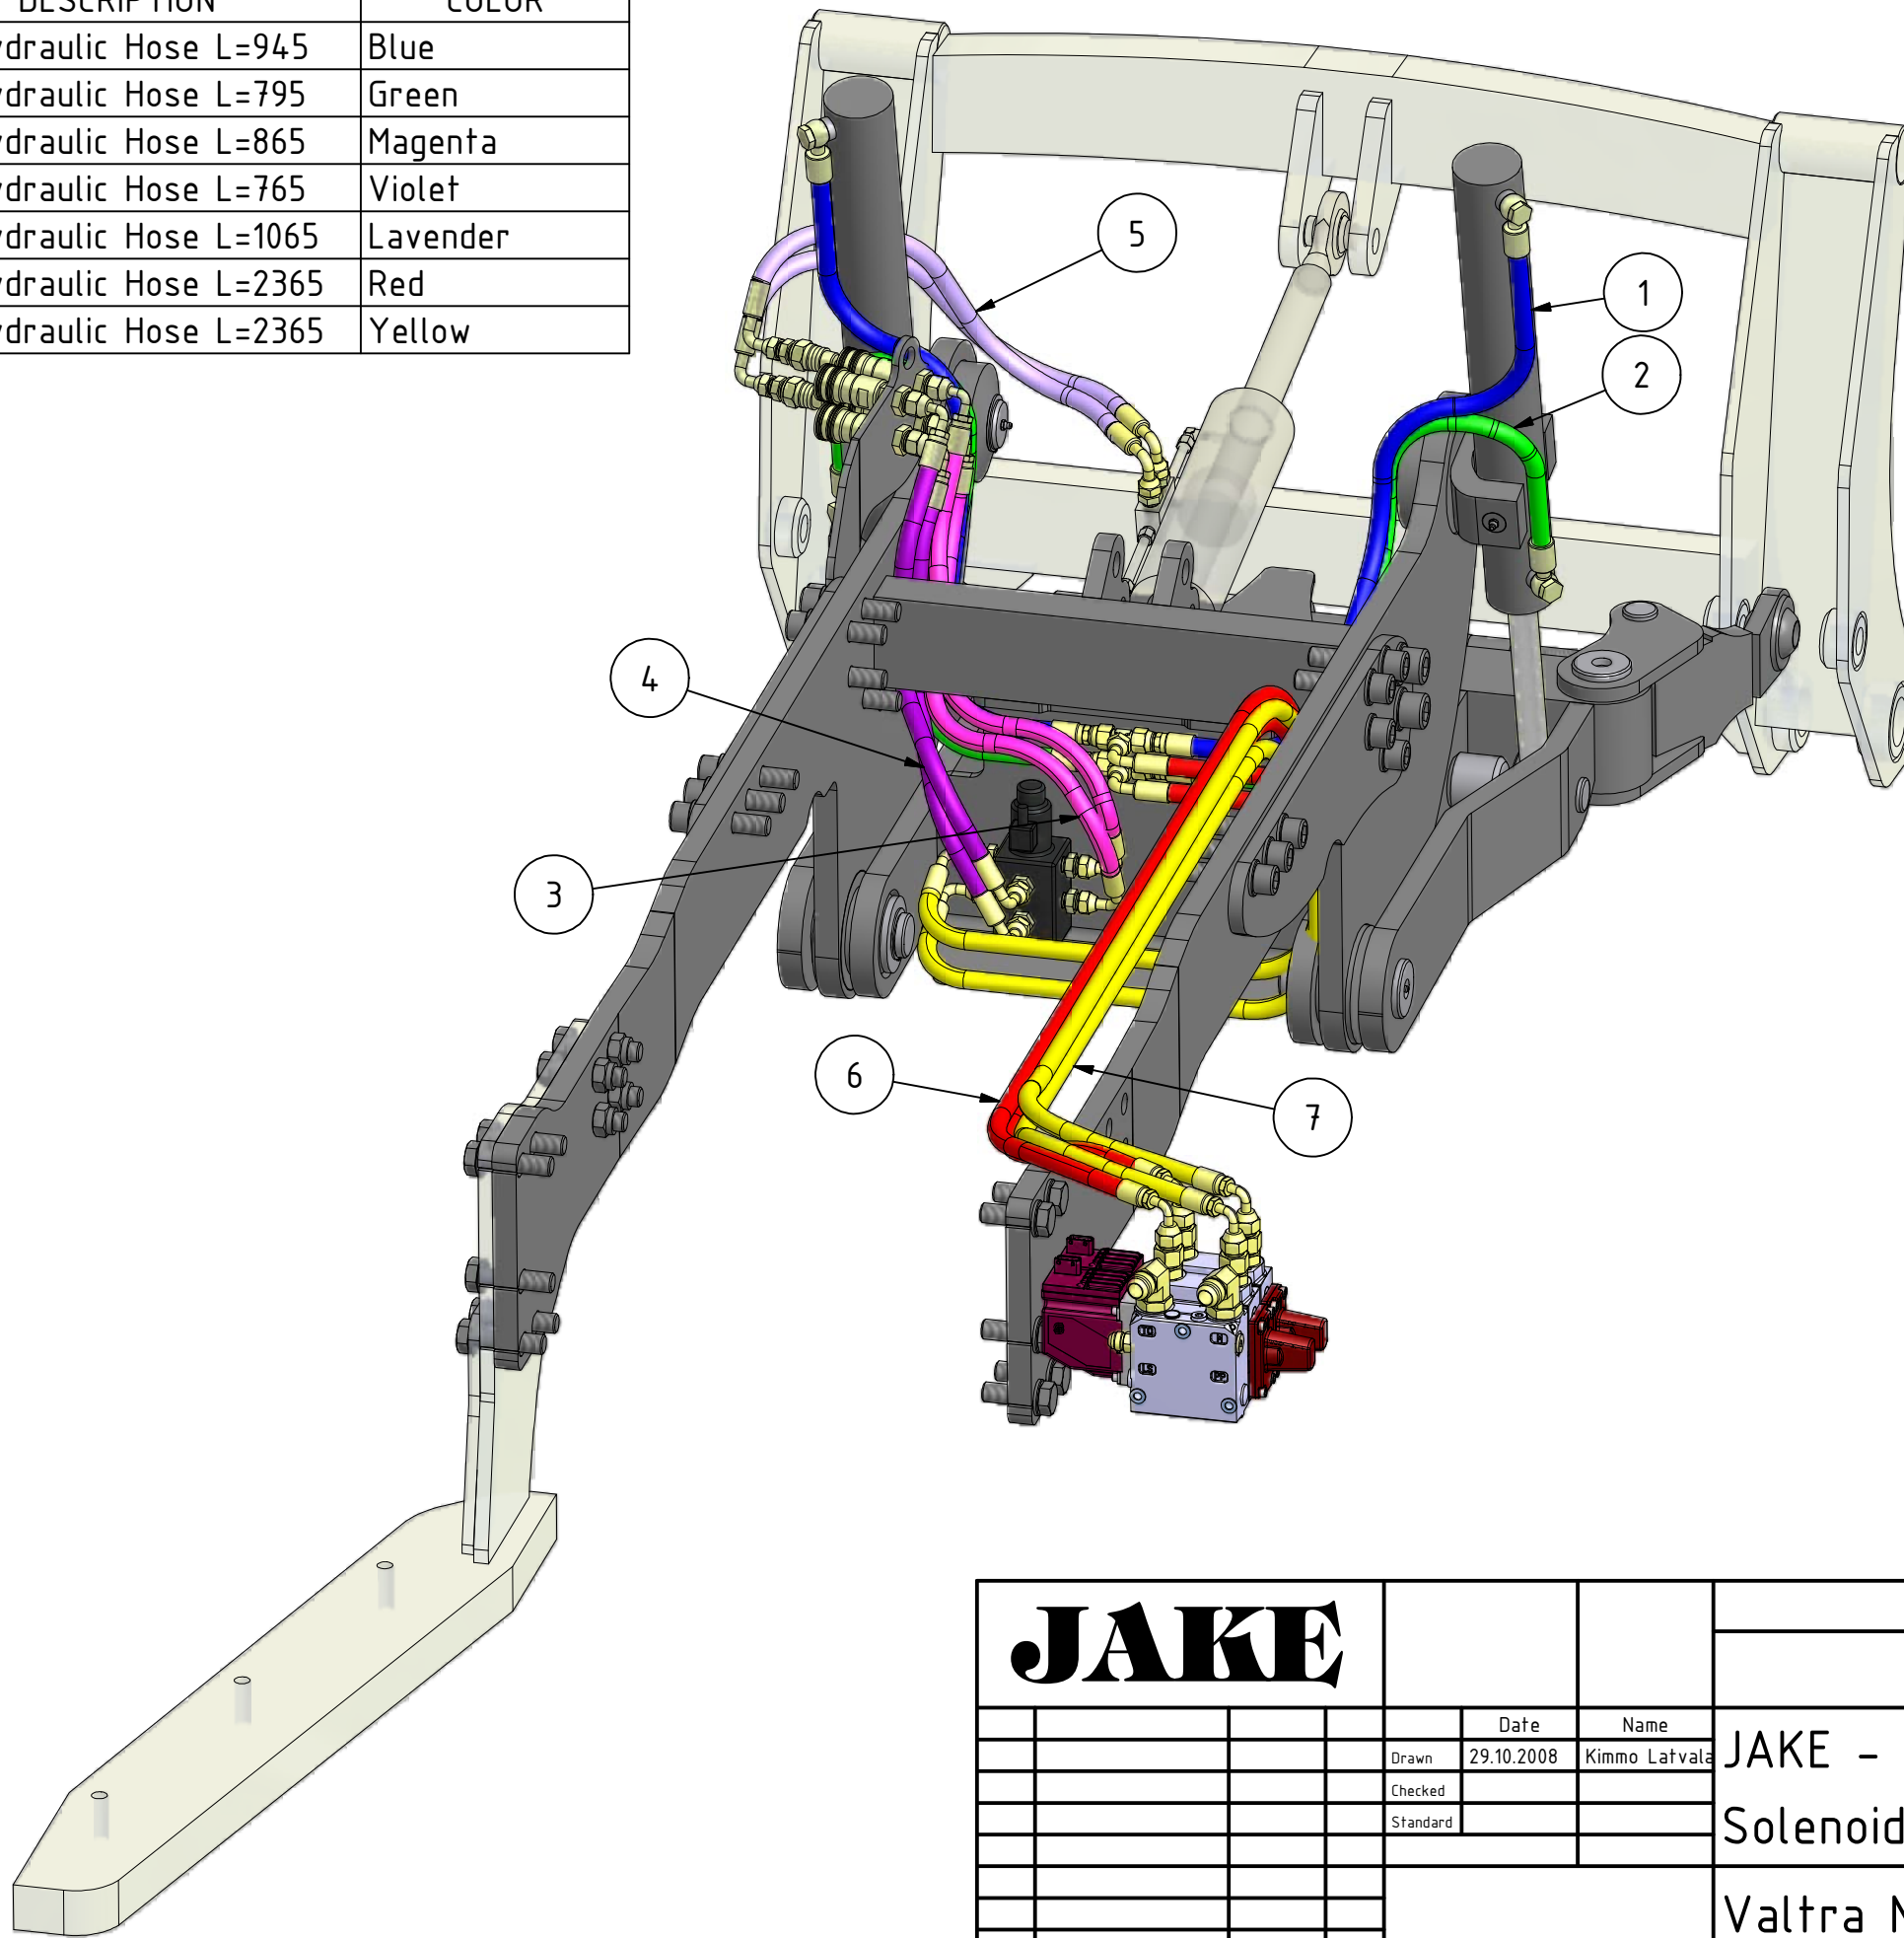

Hydraulic Hoses				
ITEM	QTY	PART NUMBER	DESCRIPTION	COLOR
1	2	07088014/1	3/8" Hydraulic Hose L=945	Blue
2	2	07088014/2	3/8" Hydraulic Hose L=795	Green
3	2	07088015/1	3/8" Hydraulic Hose L=865	Magenta
4	2	07088015/2	3/8" Hydraulic Hose L=765	Violet
5	2	07088016	3/8" Hydraulic Hose L=1065	Lavender
6	2	07088017	3/8" Hydraulic Hose L=2365	Red
7	2	07088018	3/8" Hydraulic Hose L=2365	Yellow

JAKE				www.jake.fi	
				JAKE - Front Lifter with Solenoid Valve	
				Valtra N-Series	
				1	
				A3	
State	Changes	Date	Name		

	Date	Name
Drawn	29.10.2008	Kimmo Latvala
Checked		
Standard		